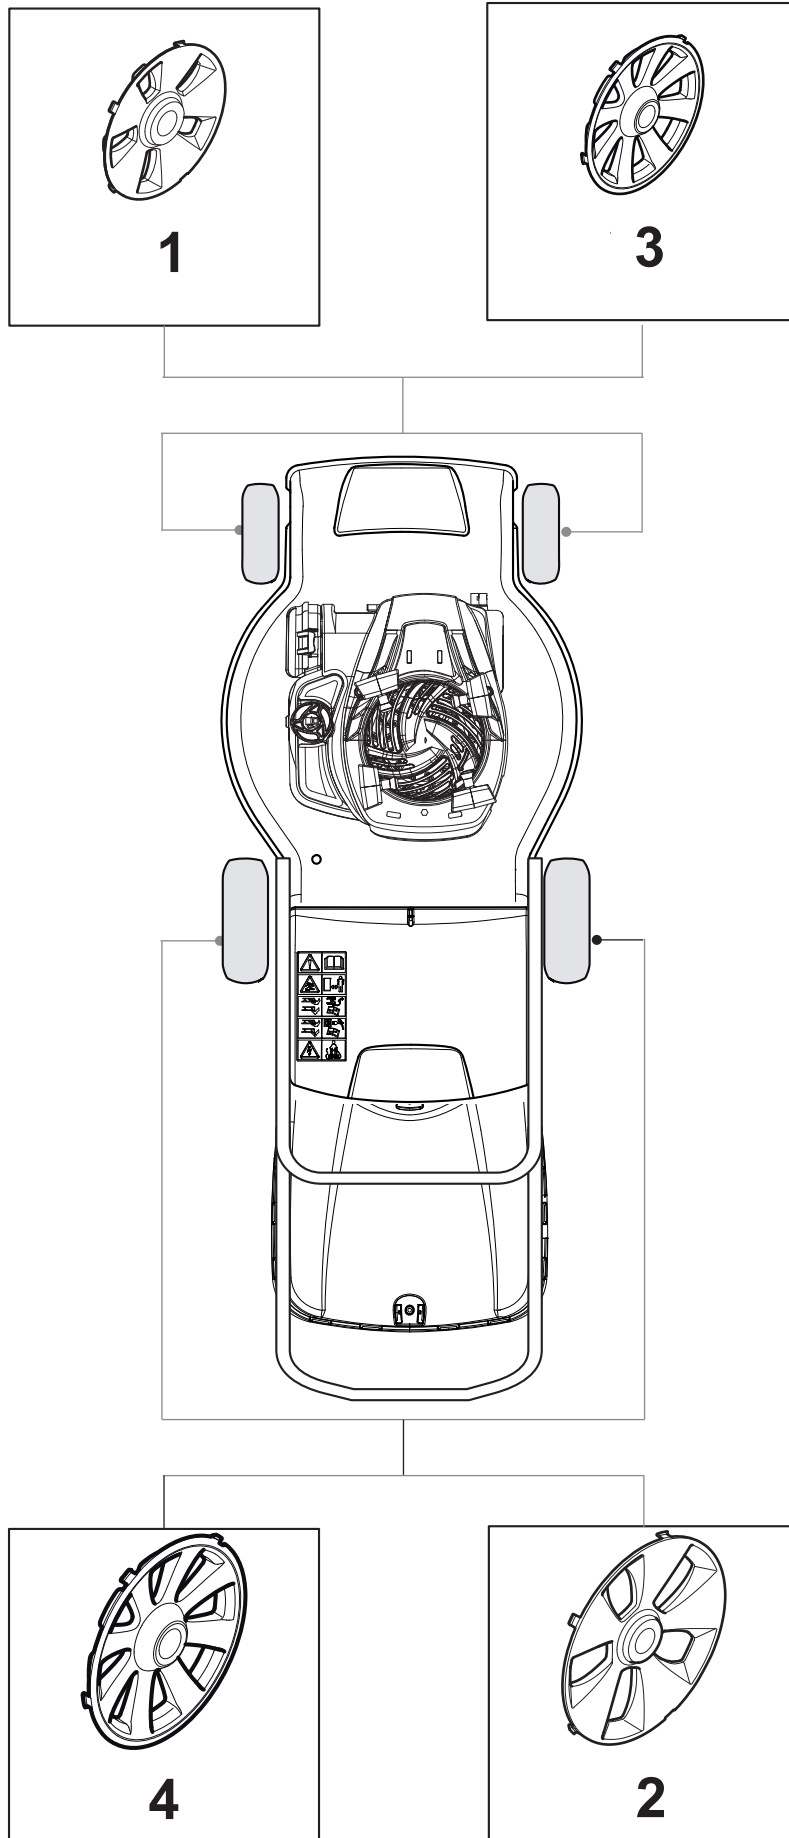

DELTA Wheel (Pierced)

Fig.	Quantity	Part No	Description	Notes
1	8	119216035/0	Bearing	
2	4	381007477/0	Wheel	
3	4	322110640/0	Hub Cap Grey	

Ball Bearing Ø200 - Wheels NTD

Ball Bearing Ø280 - Wheels NTD

Fig.	Quantity	Part No	Description	Notes
1	8	119216035/0	Bearing	
2	4	381007416/2	Wheel	
4	2	381007417/2	Wheel	

Bushing - Ø180

Ball Bearing - Ø180

Bushing - Ø240

Ball Bearing - Ø240

Fig.	Quantity	Part No	Description	Notes
1	2	381007443/1	Wheel	
2	8	322042064/0	Bushing	
3	2	381007442/1	Wheel	
4	2	381007446/1	Wheel	
5	2	381007444/1	Wheel	
6	2	381007448/1	Wheel	
7	8	119216035/0	Bearing	
8	2	381007449/1	Wheel	
9	2	381007450/1	Wheel	
10	2	381007456/1	Wheel	

Fig.	Quantity	Part No	Description	Notes
1	2	322110643/0	Hub Cap Grey	Grey
2	2	322110644/0	Hub Cap Grey	Grey
3	2	322110645/0	Hub Cap Grey	Grey
4	2	322110646/0	Hub Cap Grey	Grey

Fig.	Quantity	Part No	Description	Notes
1	1	381005195/0	Bracket-Rh	
2	1	381005197/0	Bracket-Lh	
3	6	112727801/0	Screw	
4	2	322545213/0	Plate	
5	1	322600310/0	Rear door	Not for TR/E models
6	1	322108316/0	Conveyor	
7	6	112728699/0	Screw	
8	1	322060270/0	Carter Mulching	
9	2	112728530/0	Screw	
10	2	112154510/0	Nut	
11	2	112815200/0	Screw	
12	2	112521330/0	Washer	
13	1	119035000/0	Or Ring	
14	1	112728697/0	Screw	
15	1	322034002/0	Washing Connection	
16	1	322140245/0	Deflector	
17	1	112645708/0	Pin	