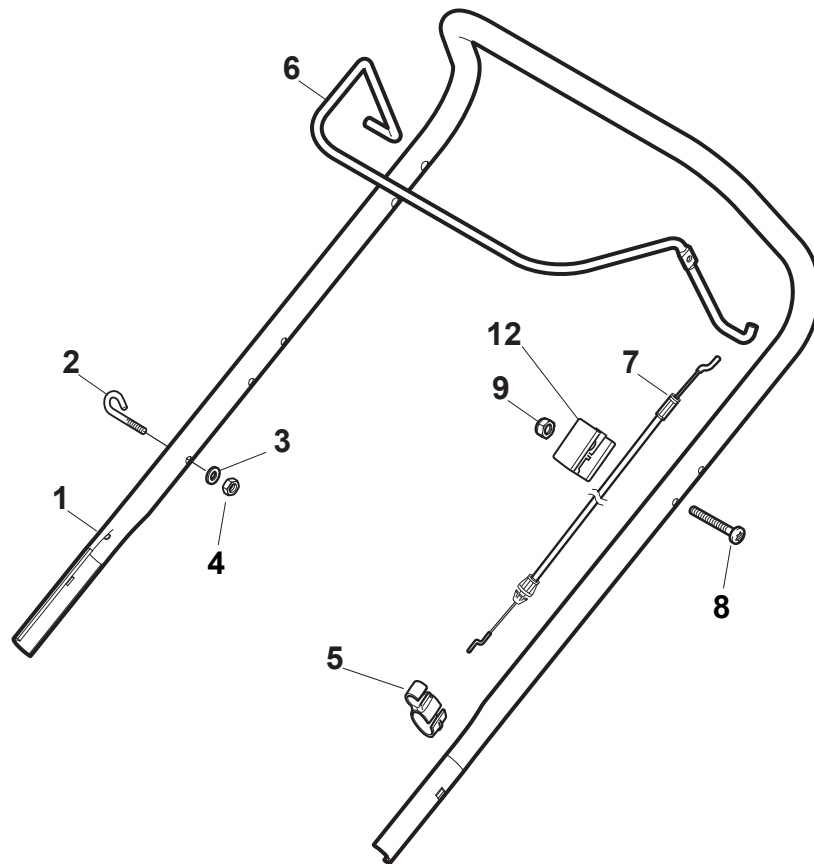

Fig.	Quantity	Part No	Description	Notes
1	1	381006739/1	Handle, Upper Part	without Sponge
1	1	381006745/1	Handle, Upper Part with sponge handgrip	with Sponge
2	1	122430313/0	Guide Spring	
3	1	112521330/0	Washer	
4	1	112154510/0	Nut	
5	1	118390020/0	Conduit Clip	
6	1	181003363/1	Lever, Engine Brake Black	Black
6	1	381003365/0	Lever, Engine Brake Yellow	Yellow
7	1	181030053/0	Cable, Thread Engine Brake	Handle w/Lever - For B&S 675-750 Engine
7	1	181030053/0	Cable, Thread Engine Brake	Handle w/Knob - For B&S 675
7	1	181030054/0	Cable, Thread Engine Brake	Handle w/Knob - For WBE 140 Engine
7	1	181030054/0	Cable, Thread Engine Brake	Handle w/Lever - For B&S 675E Engine
7	1	181030057/0	Cable, Thread Engine Brake	Handle w/Lever - For B&S 675-750-775 Engine
7	1	181030057/0	Cable, Thread Engine Brake	Handle w/Knob - For B&S 675E
7	1	181030070/0	Cable, Thread Engine Brake	Handle w/Knob - For Honda Engine MP1 55
7	1	181030070/0	Cable, Thread Engine Brake	Handle w/Knob - For WBE0702 Engine
7	1	181030070/0	Cable, Thread Engine Brake	Handle w/Knob - For B&S 625E-850 Engine
7	1	181030087/0	Cable, Thread Engine Brake	Handle w/Knob - For B&S 750-775 Engine
7	1	181030088/0	Cable, Thread Engine Brake	Handle w/Knob - For B&S 550E-625E-675 Engine
7	1	181030088/0	Cable, Thread Engine Brake	Handle w/Knob - For Honda Engine MP1 50
7	1	181030105/0	Cable, Thread Engine Brake	Handle w/Lever - For WBE 140 Engine
7	1	181030106/0	Cable, Thread Engine Brake	Handle w/Lever - For B&S 550E-625E-850 Engine
7	1	181030106/0	Cable, Thread Engine Brake	Handle w/Lever - For WBE0702 Engine
7	1	181030106/0	Cable, Thread Engine Brake	Handle w/Lever - For Honda Engine
8	1	112727783/0	Screw	
9	1	112154510/0	Nut	
12	1	322551640/0	Plate