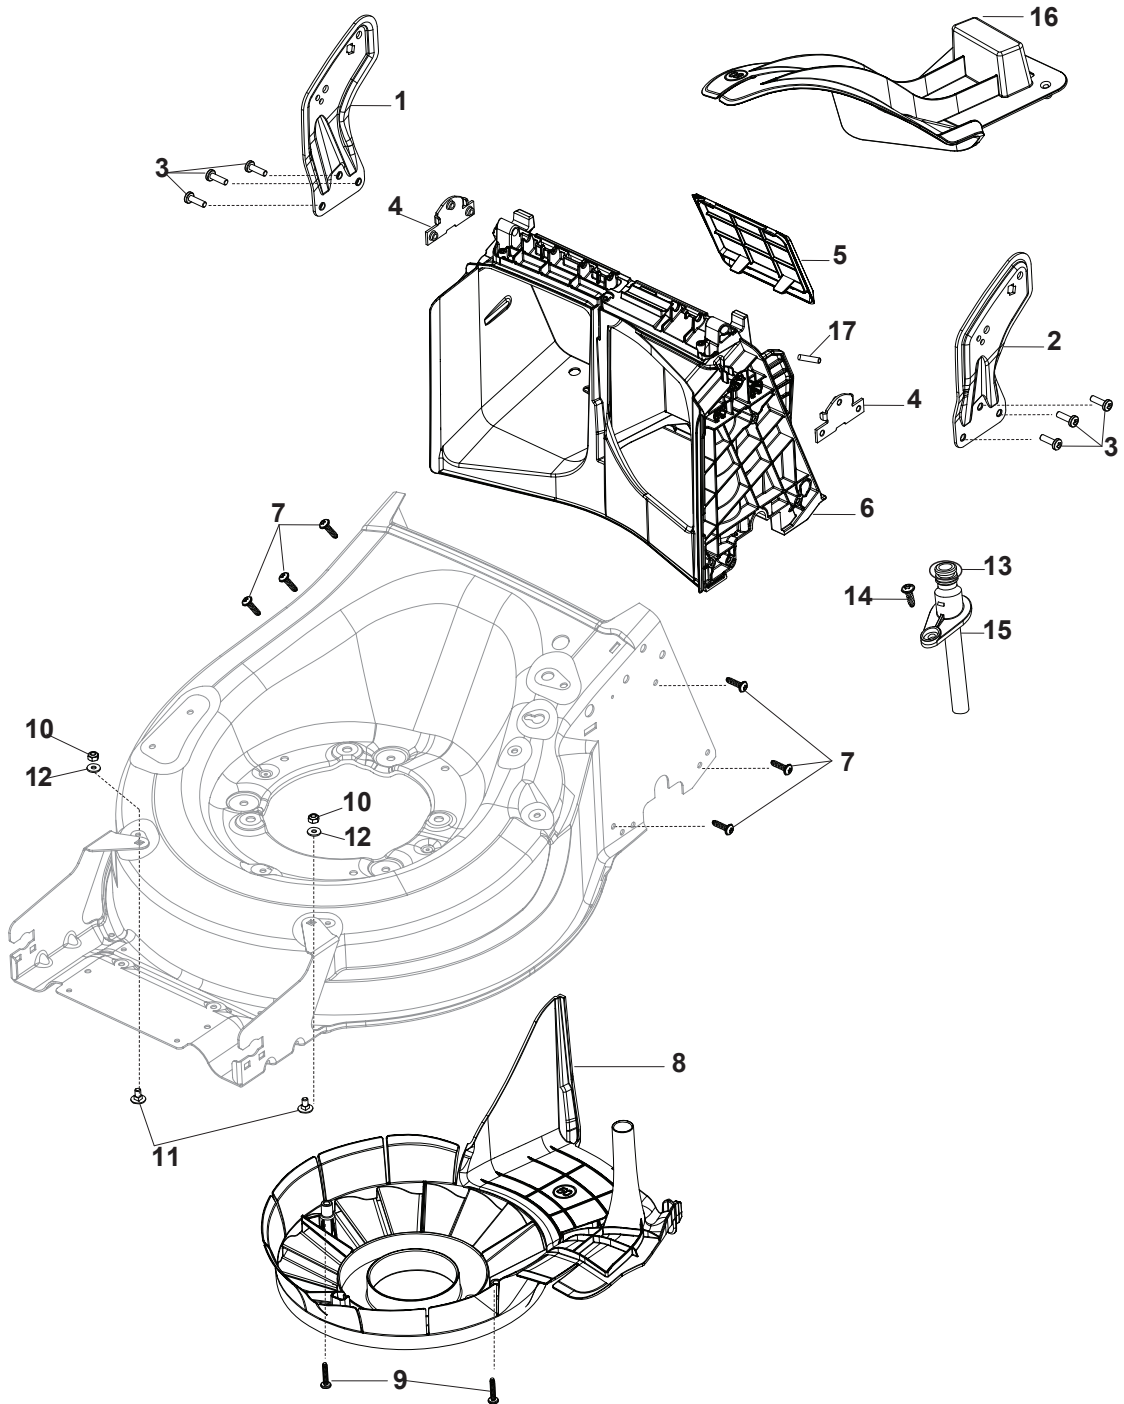

Bushing - Ø180

Ball Bearing - Ø180

Bushing - Ø240

Ball Bearing - Ø240

Fig.	Quantity	Part No	Description	Notes
1	2	381007443/1	Wheel	
2	8	322042064/0	Bushing	
3	2	381007442/1	Wheel	
4	2	381007446/1	Wheel	
5	2	381007444/1	Wheel	
6	2	381007448/1	Wheel	
7	8	119216035/0	Bearing	
8	2	381007449/1	Wheel	
9	2	381007450/1	Wheel	
10	2	381007456/1	Wheel	

Fig.	Quantity	Part No	Description	Notes
1	2	322110643/0	Hub Cap Grey	Grey
2	2	322110644/0	Hub Cap Grey	Grey
3	2	322110645/0	Hub Cap Grey	Grey
4	2	322110646/0	Hub Cap Grey	Grey

Fig.	Quantity	Part No	Description	Notes
1	1	381005195/0	Bracket-Rh	
2	1	381005197/0	Bracket-Lh	
3	6	112727801/0	Screw	
4	2	322545213/0	Plate	
5	1	322600310/0	Rear door	Not for TR/E models
6	1	322108316/0	Conveyor	
7	6	112728699/0	Screw	
8	1	322060270/0	Carter Mulching	
9	2	112728530/0	Screw	
10	2	112154510/0	Nut	
11	2	112815200/0	Screw	
12	2	112521330/0	Washer	
13	1	119035000/0	Or Ring	
14	1	112728697/0	Screw	
15	1	322034002/0	Washing Connection	
16	1	322140245/0	Deflector	
17	1	112645708/0	Pin	