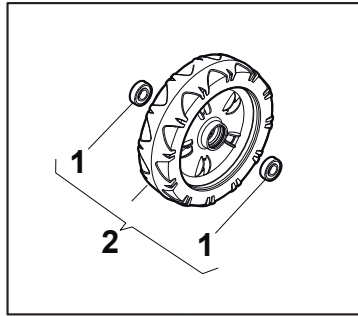

DELTA Wheel (Pierced)

Fig.	Quantity	Part No	Description	Notes
1	8	119216035/0	Bearing	
2	4	381007477/0	Wheel	
3	4	322110640/0	Hub Cap Grey	

Ball Bearing Ø200 - Wheels NTD

Ball Bearing Ø280 - Wheels NTD

Fig.	Quantity	Part No	Description	Notes
1	8	119216035/0	Bearing	
2	4	381007416/2	Wheel	
4	2	381007417/2	Wheel	