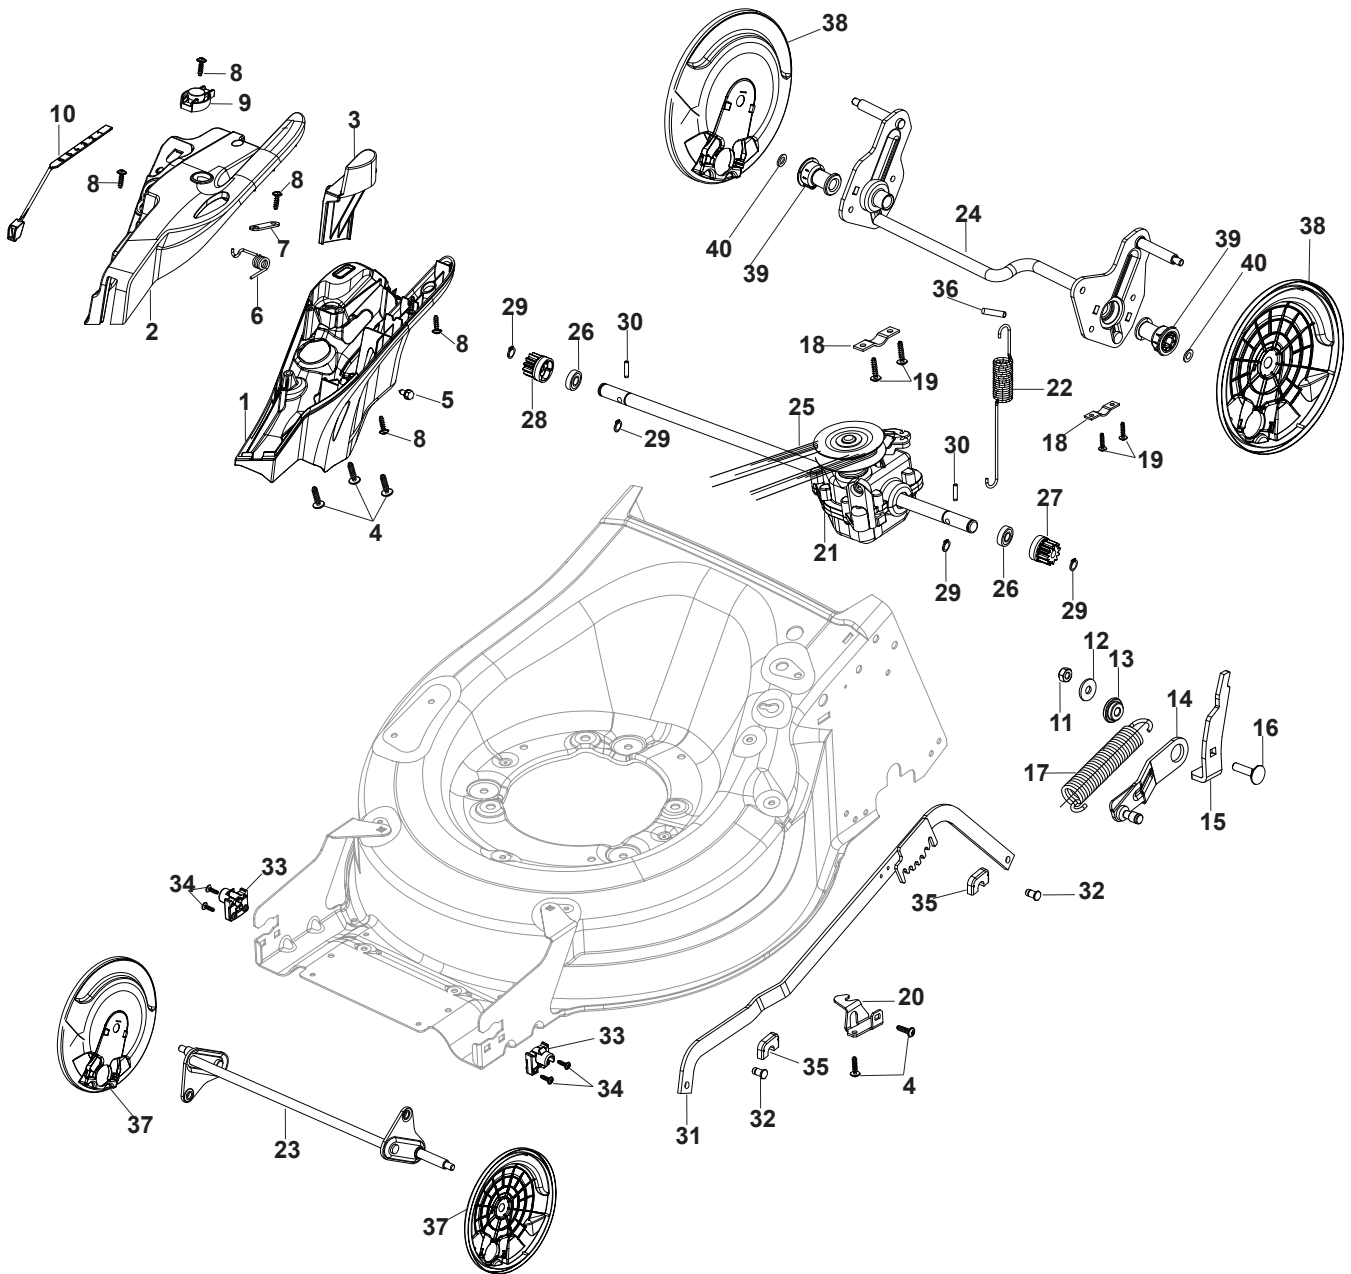

THIS INFORMATION IS NOT INTENDED FOR SALE OR RESALE, AND THIS NOTICE MUST REMAIN ON ALL COPIES.

Fig.	Quantity	Part No	Description	Notes
1	1	381302881/0	Front Wheel Axle	
2	2	322785305/0	Support	
3	4	112728697/0	Screw	
4	1	322869695/0	Wheels Control Rod	
5	2	122519820/0	Pin	
6	2	112436051/0	Plate	
7	1	322778475/0	Bracket	
8	1	122450480/0	Spring	
9	1	122517873/0	Pin	
10	1	322055329/0	Cover	
11	1	112815270/0	Screw	
12	1	112523040/0	Washer	
13	2	112154510/0	Nut	
14	1	381302895/0	Rear Wheel Axle	
15	2	322545152/0	Plate	
16	4	112728698/0	Screw	
17	1	122446192/0	Spring	
18	1	122534131/0	Pin	
19	1	322322855/0	Wheels Adjusting Lever	
20	1	322394506/0	Knob	
21	5	112728699/0	Screw	
22	1	135063900/0	Belt	
23	1	322778473/0	Bracket	
24	1	122450478/0	Spring	
25	1	181003115/0	Gear Box	
26	2	122753000/0	Pin	
27	4	112608600/0	Seeger	
28	2	119216035/0	Bearing	
29	1	122570110/1	Pinion Right	
30	1	122570120/1	Pinion Left	
31	2	322042066/0	Bushing	
32	2	112521371/0	Washer	
33	2	322600205/1	Protection, Wheel	
34	2	322600247/0	Protection, Wheel	