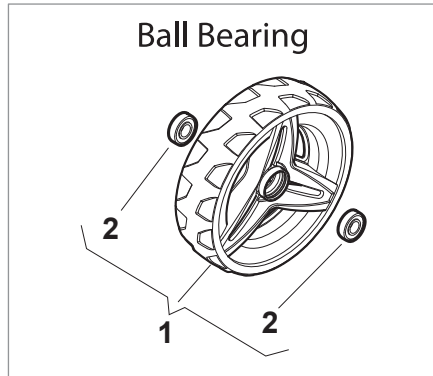

DELTA Wheel (Pierced)

Fig.	Quantity	Part No	Description	Notes
1	8	119216035/0	Bearing	
2	4	381007477/0	Wheel	
3	4	322110640/0	Hub Cap Grey	

Ball Bearing Ø200 - Wheels NTD

Ball Bearing Ø280 - Wheels NTD

Fig.	Quantity	Part No	Description	Notes
1	8	119216035/0	Bearing	
2	4	381007416/2	Wheel	
4	2	381007417/2	Wheel	