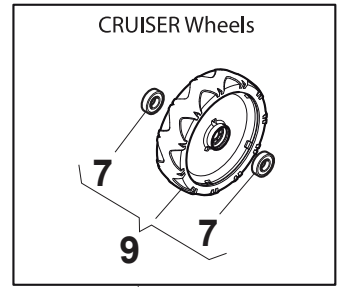

Bushing - Ø180

Ball Bearing - Ø180

Bushing - Ø240

Ball Bearing - Ø240

Fig.	Quantity	Part No	Description	Notes
1	2	381007443/1	Wheel	
2	8	322042064/0	Bushing	
3	2	381007442/1	Wheel	
4	2	381007446/1	Wheel	
5	2	381007444/1	Wheel	
6	2	381007448/1	Wheel	
7	8	119216035/0	Bearing	
8	2	381007449/1	Wheel	
9	2	381007450/1	Wheel	
10	2	381007456/1	Wheel