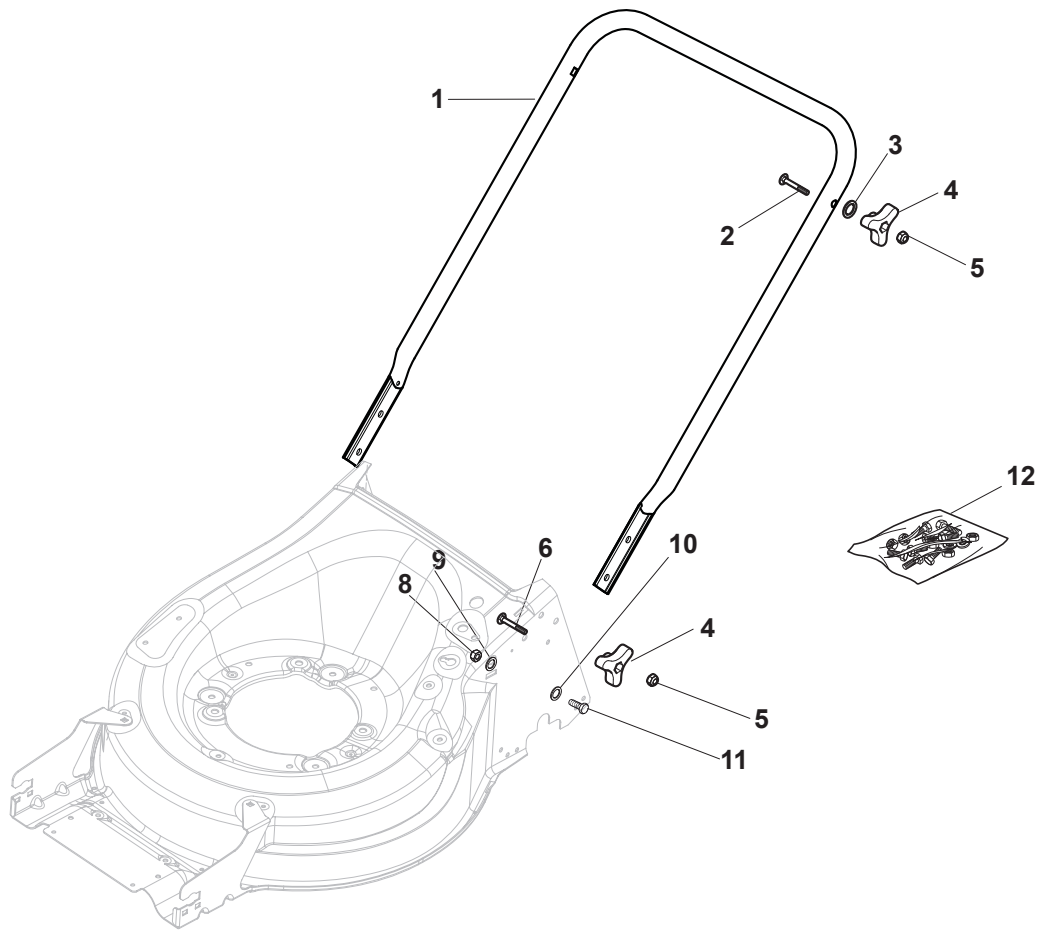

Fig.	Quantity	Part No	Description	Notes
1	1	322055262/0	Lower Cover	
2	1	322055263/0	Upper Cover	
3	1	322602026/0	Button	
4	5	112728699/0	Screw	
5	1	125943004/0	Screw	
6	1	122450477/0	Spring	
7	1	322981471/1	Plate	
8	5	112728697/0	Screw	
9	1	322602027/0	Lens	
10	1	322602028/0	Visualizer	
11	1	112154510/0	Nut	
12	1	112523040/0	Washer	
13	1	122517873/0	Pin	
14	1	381003475/0	Lever, Height Adjustment	
15	1	322778475/0	Bracket	
16	1	112815270/0	Screw	
17	1	122450480/0	Spring	
18	2	322545152/0	Plate	
19	4	112728698/0	Screw	
20	1	322778473/0	Bracket	
21	1	181003114/0	Gear Box	
22	1	122450478/0	Spring	
23	1	381302881/0	Front Wheel Axle	
24	1	381302891/0	Rear Wheel Axle	
25	1	135063900/0	Belt	
26	2	119216035/0	Bearing	
27	1	122570110/1	Pinion Right	
28	1	122570120/1	Pinion Left	
29	4	112608600/0	Seeger	
30	2	122753000/0	Pin	
31	1	381002047/0	Wheels Control Rod	
32	2	122519820/0	Pin	
33	2	322785305/0	Support	
34	4	112728697/0	Screw	
35	2	112436051/0	Plate	
37	2	322600247/0	Protection, Wheel	
38	2	322600205/1	Protection, Wheel	
39	2	322042068/0	Bushing	
40	2	112521371/0	Washer	

MP1 504 Q

WBH Petrol Steel Mask

Issue 43 - 2014

Fig.	Quantity	Part No	Description	Notes
1	1	322393741/0	Handle	
2	1	322226214/0	Mask, White	
3	1	322500110/0	Front Combi	
4	6	112728697/0	Screw	
5	2	112728699/0	Screw	
6	1	381004787/0	White Deck	Side Discharge Models

MP1 504 Q

WBH Petrol Steel Mask

Issue 43 - 2014

Fig.	Quantity	Part No	Description	Notes
1	1	322500111/0	Front Combi	
2	6	112728697/0	Screw	
3	2	112728699/0	Screw	
4	1	322055524/0	Insert	
5	1	322226215/0	Mask, Red	
6	1	322393742/0	Handle	
7	1	381004777/0	Red Deck	Side Discharge Models

Fig.	Quantity	Part No	Description	Notes
1	1	381006785/0	Handle Lower Part	Black
2	2	112819110/0	Screw	
3	2	122671651/0	Washer	
4	2	122399900/0	Knob	
5	2	112293200/0	Nut	
6	2	112818900/0	Screw	
8	2	112155000/0	Nut	
9	2	112521350/0	Washer	
10	2	112369500/0	Elastic Washer	
11	2	112760605/0	Screw	
12	1	381008730/0	Outfit	Black