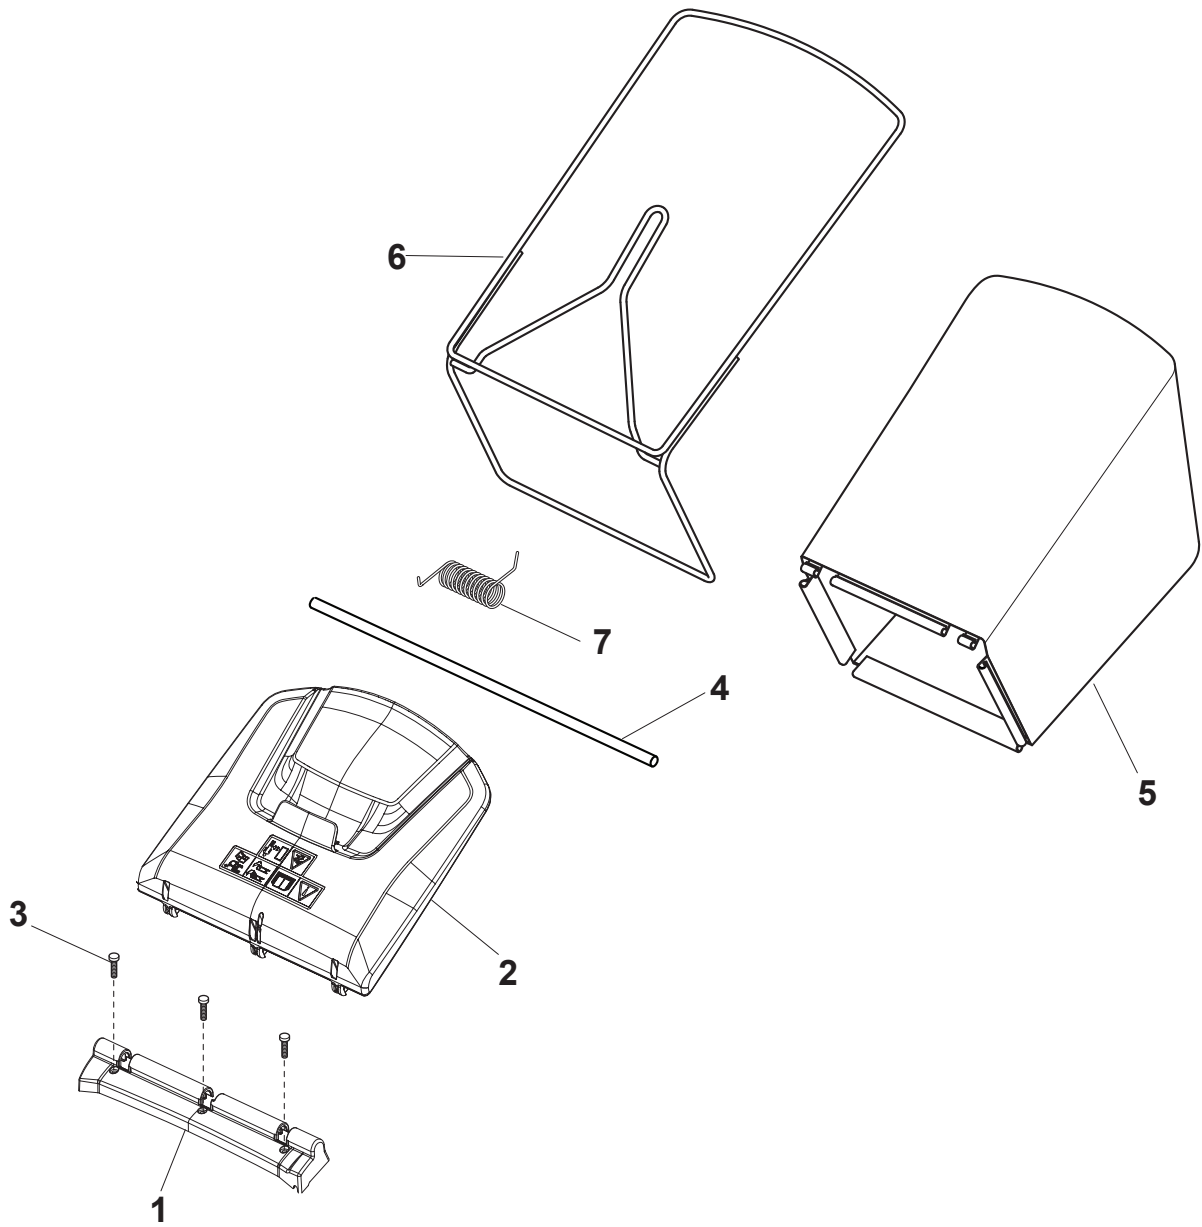

Fig.	Quantity	Part No	Description	Notes
1	2	322110643/0	Hub Cap Grey	Grey
2	2	322110644/0	Hub Cap Grey	Grey
3	2	322110645/0	Hub Cap Grey	Grey
4	2	322110646/0	Hub Cap Grey	Grey

Fig.	Quantity	Part No	Description	Notes
1	1	381005195/0	Bracket-Rh	
2	1	381005197/0	Bracket-Lh	
3	6	112727801/0	Screw	
4	2	322545213/0	Plate	
5	1	322600310/0	Rear door	Not for TR/E models
6	1	322108316/0	Conveyor	
7	6	112728699/0	Screw	
8	1	322060270/0	Carter Mulching	
9	2	112728530/0	Screw	
10	2	112154510/0	Nut	
11	2	112815200/0	Screw	
12	2	112521330/0	Washer	
13	1	119035000/0	Or Ring	
14	1	112728697/0	Screw	
15	1	322034002/0	Washing Connection	
16	1	322140245/0	Deflector	
17	1	112645708/0	Pin	

Fig.	Quantity	Part No	Description	Notes
1	1	122463012/2	Hub, Crankshaft Ø 22.2	for GGP and B&S Engines
1	1	122463020/1	Hub, Crankshaft Ø 25	for HONDA Engines
1	1	122465638/1	Hub With Pulley, Crankshaft Ø 22.2	for B&S 675E -750-850 Engines
2	1	181004366/2	Blade	
3	1	122160400/0	Elastic Disc	
4	1	112523080/0	Washer	
5	1	112735698/0	Screw	
6	1	112139100/0	Key	for GGP and B&S Engines
6	1	112139150/0	Feather, Crankshaft Ø 25	for HONDA Engines
7	3	112735108/1	Screw	for GGP-B&S-HONDA Engines
7	3	112735109/1	Screw	for GGP 100 Engine