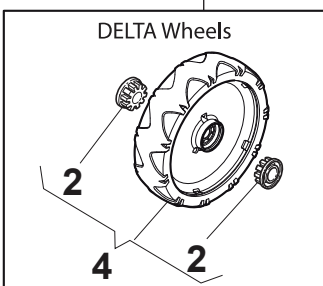

DELTA Wheel (Pierced)

Fig.	Quantity	Part No	Description	Notes
1	8	119216035/0	Bearing	
2	4	381007477/0	Wheel	
3	4	322110640/0	Hub Cap Grey	

Ball Bearing Ø200 - Wheels NTD

Ball Bearing Ø280 - Wheels NTD

Fig.	Quantity	Part No	Description	Notes
1	8	119216035/0	Bearing	
2	4	381007416/2	Wheel	
4	2	381007417/2	Wheel	

Bushing - Ø180

Ball Bearing - Ø180

Bushing - Ø240

Ball Bearing - Ø240

Fig.	Quantity	Part No	Description	Notes
1	2	381007443/1	Wheel	
2	8	322042064/0	Bushing	
3	2	381007442/1	Wheel	
4	2	381007446/1	Wheel	
5	2	381007444/1	Wheel	
6	2	381007448/1	Wheel	
7	8	119216035/0	Bearing	
8	2	381007449/1	Wheel	
9	2	381007450/1	Wheel	
10	2	381007456/1	Wheel	