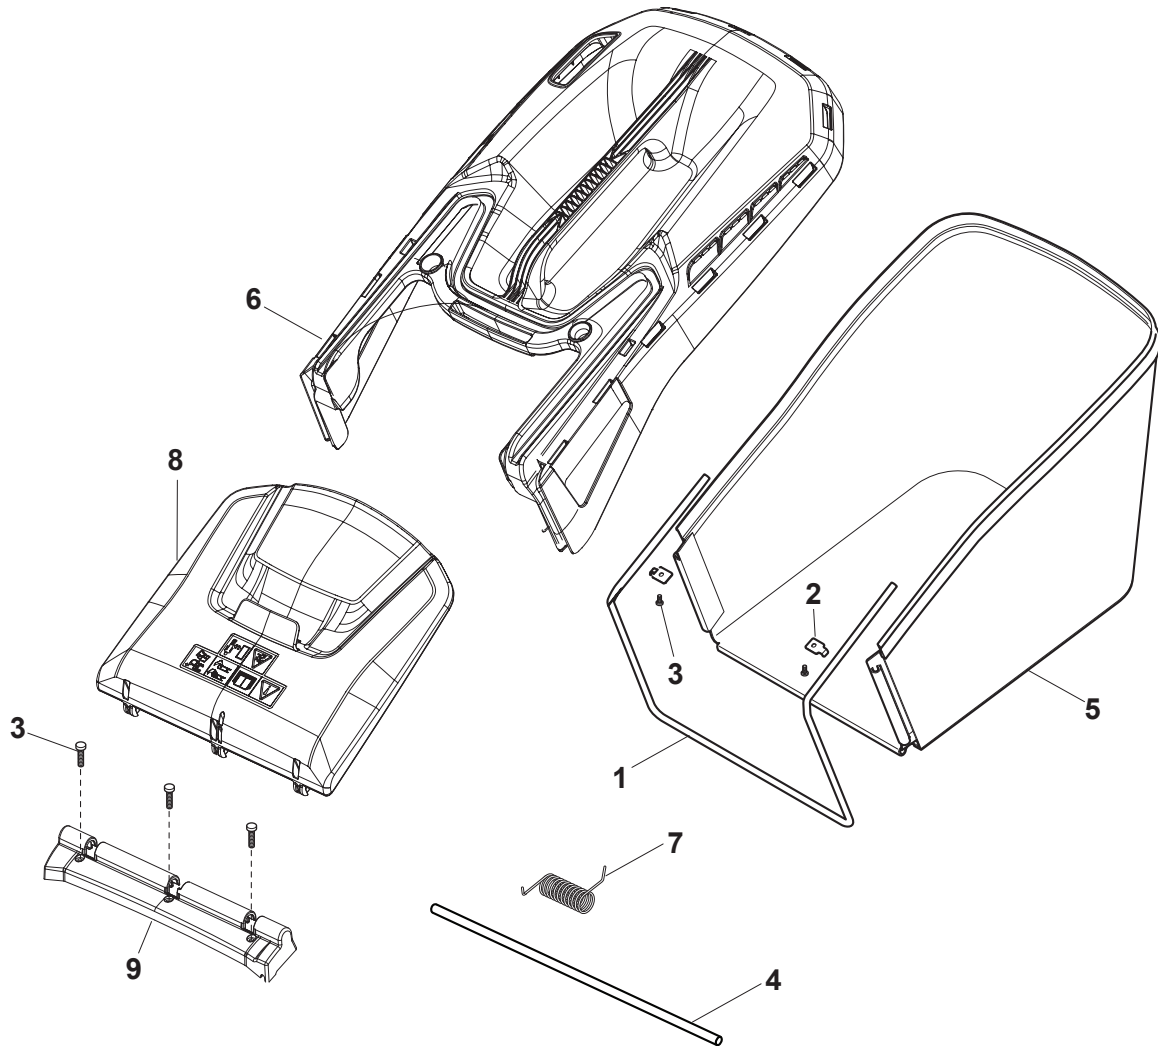

Fig.	Quantity	Part No	Description	Notes
1	1	322109569/0	Black Stone Guard Support	
2	1	322600312/0	Stone Guard, White	
2	1	322600308/0	Stone Guard, Black	
3	3	112728697/0	Screw	
4	1	122517884/0	Pin	
5	1	181102350/0	Cancas GrassCatcher	
6	1	181006410/0	Fabric Box Frame	
7	1	122450479/0	Spring	