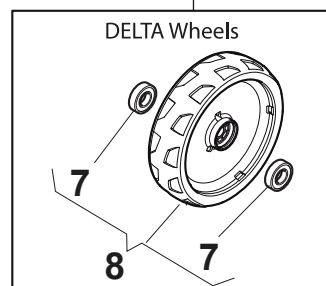

DELTA Wheel (Pierced)

Fig.	Quantity	Part No	Description	Notes
1	8	119216035/0	Bearing	
2	4	381007477/0	Wheel	
3	4	322110640/0	Hub Cap Grey	

Ball Bearing Ø200 - Wheels NTD

Ball Bearing Ø280 - Wheels NTD

Fig.	Quantity	Part No	Description	Notes
1	8	119216035/0	Bearing	
2	4	381007416/2	Wheel	
4	2	381007417/2	Wheel	

Bushing - Ø180

Ball Bearing - Ø180

Bushing - Ø240

Ball Bearing - Ø240

Fig.	Quantity	Part No	Description	Notes
1	2	381007443/1	Wheel	
2	8	322042064/0	Bushing	
3	2	381007442/1	Wheel	
4	2	381007446/1	Wheel	
5	2	381007444/1	Wheel	
6	2	381007448/1	Wheel	
7	8	119216035/0	Bearing	
8	2	381007449/1	Wheel	
9	2	381007450/1	Wheel	
10	2	381007456/1	Wheel	

Fig.	Quantity	Part No	Description	Notes
1	2	322110643/0	Hub Cap Grey	Grey
2	2	322110644/0	Hub Cap Grey	Grey
3	2	322110645/0	Hub Cap Grey	Grey
4	2	322110646/0	Hub Cap Grey	Grey

Fig.	Quantity	Part No	Description	Notes
1	1	381005195/0	Bracket-Rh	
2	1	381005197/0	Bracket-Lh	
3	6	112727801/0	Screw	
4	2	322545213/0	Plate	
5	1	322600310/0	Rear door	Not for TR/E models
6	1	322108316/0	Conveyor	
7	6	112728699/0	Screw	
8	1	322060270/0	Carter Mulching	
9	2	112728530/0	Screw	
10	2	112154510/0	Nut	
11	2	112815200/0	Screw	
12	2	112521330/0	Washer	
13	1	119035000/0	Or Ring	
14	1	112728697/0	Screw	
15	1	322034002/0	Washing Connection	
16	1	322140245/0	Deflector	
17	1	112645708/0	Pin	