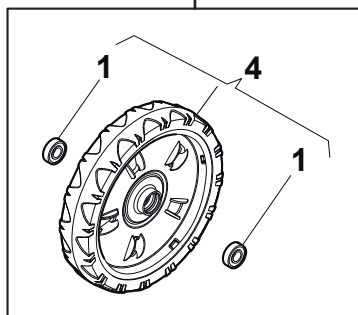

DELTA Wheel (Pierced)

Fig.	Quantity	Part No	Description	Notes
1	8	119216035/0	Bearing	
2	4	381007477/0	Wheel	
3	4	322110640/0	Hub Cap Grey	

Ball Bearing Ø200 - Wheels NTD

Ball Bearing Ø280 - Wheels NTD

Fig.	Quantity	Part No	Description	Notes
1	8	119216035/0	Bearing	
2	4	381007416/2	Wheel	
4	2	381007417/2	Wheel	

Bushing - Ø180

Ball Bearing - Ø180

Bushing - Ø240

Ball Bearing - Ø240

Fig.	Quantity	Part No	Description	Notes
1	2	381007443/1	Wheel	
2	8	322042064/0	Bushing	
3	2	381007442/1	Wheel	
4	2	381007446/1	Wheel	
5	2	381007444/1	Wheel	
6	2	381007448/1	Wheel	
7	8	119216035/0	Bearing	
8	2	381007449/1	Wheel	
9	2	381007450/1	Wheel	
10	2	381007456/1	Wheel	