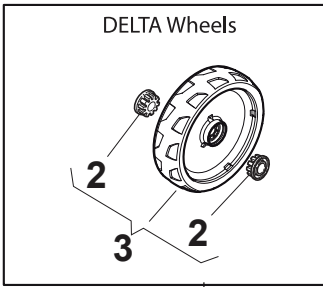

DELTA Wheel (Pierced)

Fig.	Quantity	Part No	Description	Notes
1	8	119216035/0	Bearing	
2	4	381007477/0	Wheel	
3	4	322110640/0	Hub Cap Grey	

Ball Bearing Ø200 - Wheels NTD

Ball Bearing Ø280 - Wheels NTD

Fig.	Quantity	Part No	Description	Notes
1	8	119216035/0	Bearing	
2	4	381007416/2	Wheel	
4	2	381007417/2	Wheel	

Bushing - Ø180

Ball Bearing - Ø180

Bushing - Ø240

Ball Bearing - Ø240

Fig.	Quantity	Part No	Description	Notes
1	2	381007443/1	Wheel	
2	8	322042064/0	Bushing	
3	2	381007442/1	Wheel	
4	2	381007446/1	Wheel	
5	2	381007444/1	Wheel	
6	2	381007448/1	Wheel	
7	8	119216035/0	Bearing	
8	2	381007449/1	Wheel	
9	2	381007450/1	Wheel	
10	2	381007456/1	Wheel	