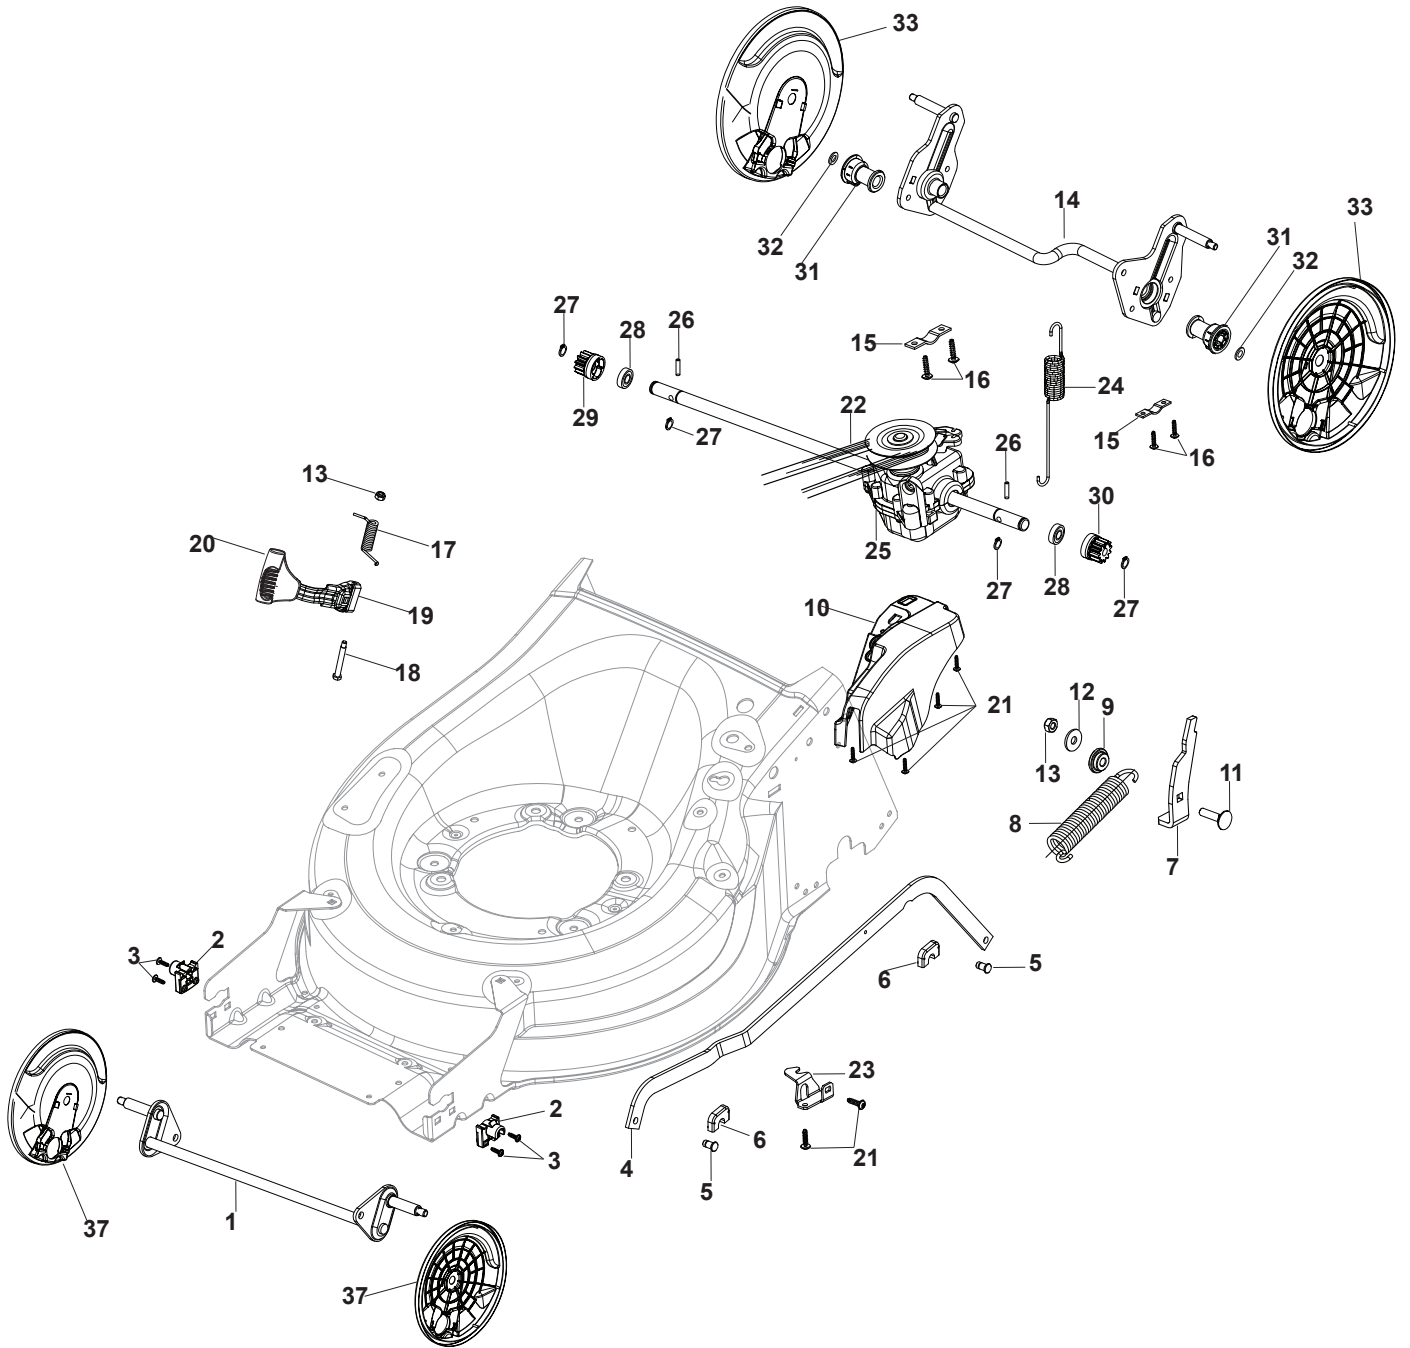

THIS INFORMATION IS NOT INTENDED FOR SALE OR RESALE, AND THIS NOTICE MUST REMAIN ON ALL COPIES.

Fig.	Quantity	Part No	Description	Notes
1	1	381302881/0	Front Wheel Axle	
2	2	322785305/0	Support	
3	4	112728697/0	Screw	
4	1	322869695/0	Wheels Control Rod	
5	2	122519820/0	Pin	
6	2	112436051/0	Plate	
7	1	322778475/0	Bracket	
8	1	122450480/0	Spring	
9	1	122517873/0	Pin	
10	1	322055329/0	Cover	
11	1	112815270/0	Screw	
12	1	112523040/0	Washer	
13	2	112154510/0	Nut	
14	1	381302895/0	Rear Wheel Axle	
15	2	322545152/0	Plate	
16	4	112728698/0	Screw	
17	1	122446192/0	Spring	
18	1	122534131/0	Pin	
19	1	322322855/0	Wheels Adjusting Lever	
20	1	322394506/0	Knob	
21	5	112728699/0	Screw	
22	1	135063900/0	Belt	
23	1	322778473/0	Bracket	
24	1	122450478/0	Spring	
25	1	181003115/0	Gear Box	
26	2	122753000/0	Pin	
27	4	112608600/0	Seeger	
28	2	119216035/0	Bearing	
29	1	122570110/1	Pinion Right	
30	1	122570120/1	Pinion Left	
31	2	322042066/0	Bushing	
32	2	112521371/0	Washer	
33	2	322600205/1	Protection, Wheel	
34	2	322600247/0	Protection, Wheel	