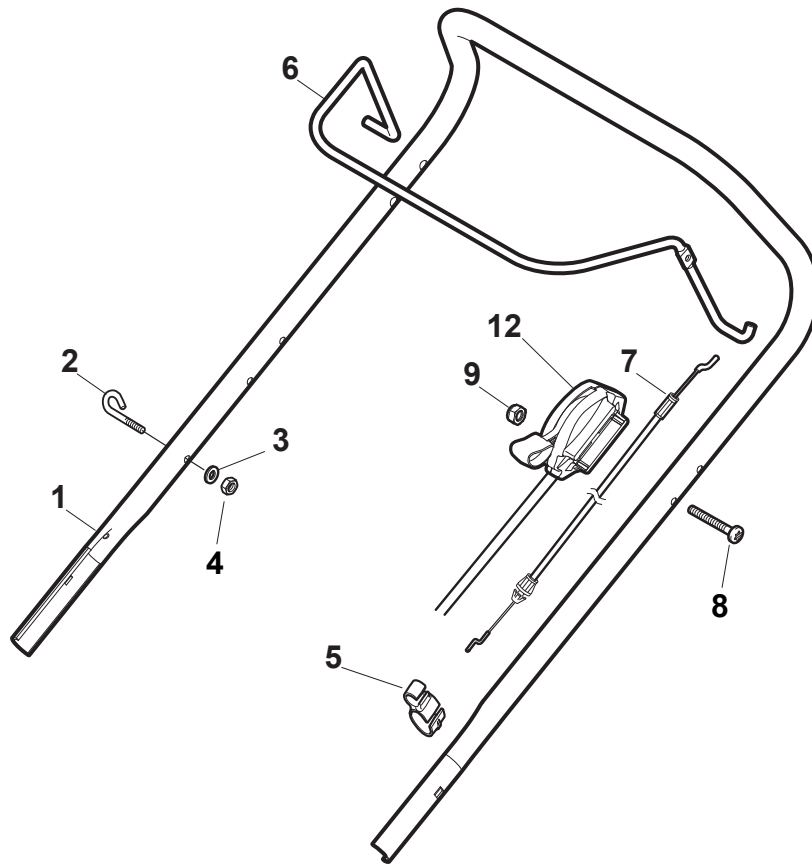

Fig.	Quantity	Part No	Description	Notes
1	1	381006739/1	Handle, Upper Part	without Sponge
1	1	381006745/1	Handle, Upper Part with sponge handgrip	with Sponge
2	1	122430313/0	Guide Spring	
3	1	112521330/0	Washer	
4	1	112154510/0	Nut	
5	1	118390020/0	Conduit Clip	
6	1	181003363/1	Lever, Engine Brake Black	Black
6	1	381003365/0	Lever, Engine Brake Yellow	Yellow
7	1	181030053/0	Cable, Thread Engine Brake	Handle w/Lever - For B&S 675-750 Engine
7	1	181030053/0	Cable, Thread Engine Brake	Handle w/Knob - For B&S 675
7	1	181030054/0	Cable, Thread Engine Brake	Handle w/Knob - For WBE 140 Engine
7	1	181030054/0	Cable, Thread Engine Brake	Handle w/Lever - For B&S 675E Engine
7	1	181030057/0	Cable, Thread Engine Brake	Handle w/Lever - For B&S 675-750-775 Engine
7	1	181030057/0	Cable, Thread Engine Brake	Handle w/Knob - For B&S 675E
7	1	181030070/0	Cable, Thread Engine Brake	Handle w/Knob - For Honda Engine MP1 55
7	1	181030070/0	Cable, Thread Engine Brake	Handle w/Knob - For WBE0702 Engine
7	1	181030070/0	Cable, Thread Engine Brake	Handle w/Knob - For B&S 625E-850 Engine
7	1	181030087/0	Cable, Thread Engine Brake	Handle w/Knob - For B&S 750-775 Engine
7	1	181030088/0	Cable, Thread Engine Brake	Handle w/Knob - For B&S 550E-625E-675 Engine
7	1	181030088/0	Cable, Thread Engine Brake	Handle w/Knob - For Honda Engine MP1 50
7	1	181030105/0	Cable, Thread Engine Brake	Handle w/Lever - For WBE 140 Engine
7	1	181030106/0	Cable, Thread Engine Brake	Handle w/Lever - For B&S 550E-625E-850 Engine
7	1	181030106/0	Cable, Thread Engine Brake	Handle w/Lever - For WBE0702 Engine
7	1	181030106/0	Cable, Thread Engine Brake	Handle w/Lever - For Honda Engine
8	1	112727783/0	Screw	
9	1	112154510/0	Nut	
12	1	181005537/0	Throttle Cable	for Handle with Knob
12	1	181005539/0	Throttle Cable	for Handle with Lever