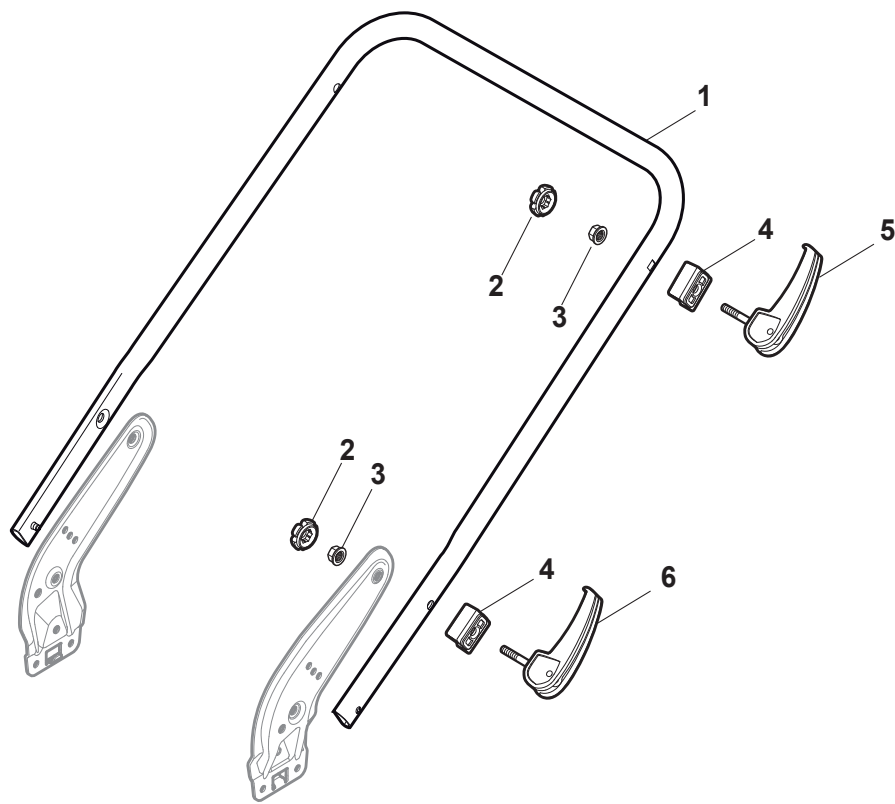

Fig.	Quantity	Part No	Description	Notes
1	1	381006785/0	Handle Lower Part	Black
2	2	112819110/0	Screw	
3	2	122671651/0	Washer	
4	2	122399900/0	Knob	
5	2	112293200/0	Nut	
6	2	112818900/0	Screw	
8	2	112155000/0	Nut	
9	2	112521350/0	Washer	
10	2	112369500/0	Elastic Washer	
11	2	112760605/0	Screw	
12	1	381008730/0	Outfit	Black