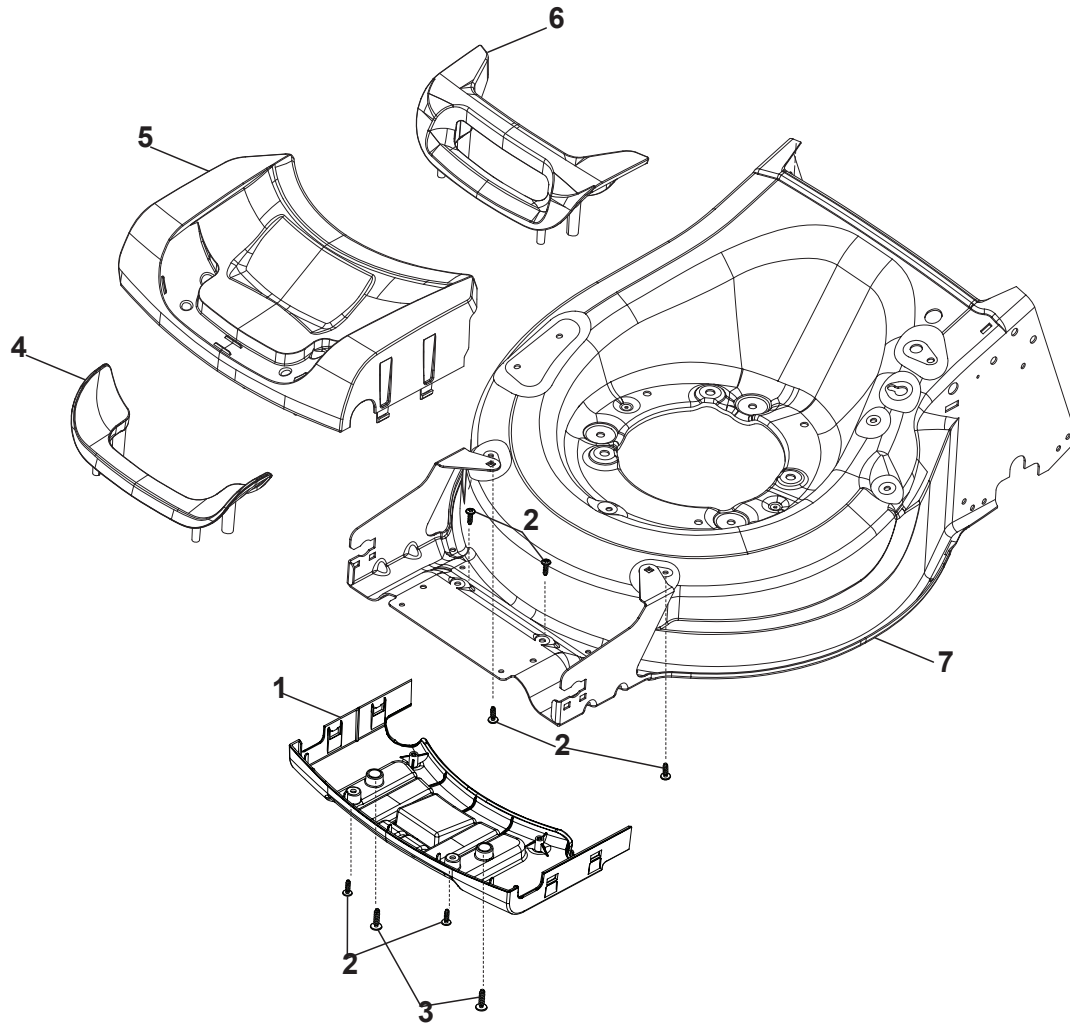

MP1 504 Q

WBH Petrol Steel Mask

Issue 43 - 2014

Fig.	Quantity	Part No	Description	Notes
1	1	322500111/0	Front Combi	
2	6	112728697/0	Screw	
3	2	112728699/0	Screw	
4	1	322055524/0	Insert	
5	1	322226215/0	Mask, Red	
6	1	322393742/0	Handle	
7	1	381004777/0	Red Deck	Side Discharge Models