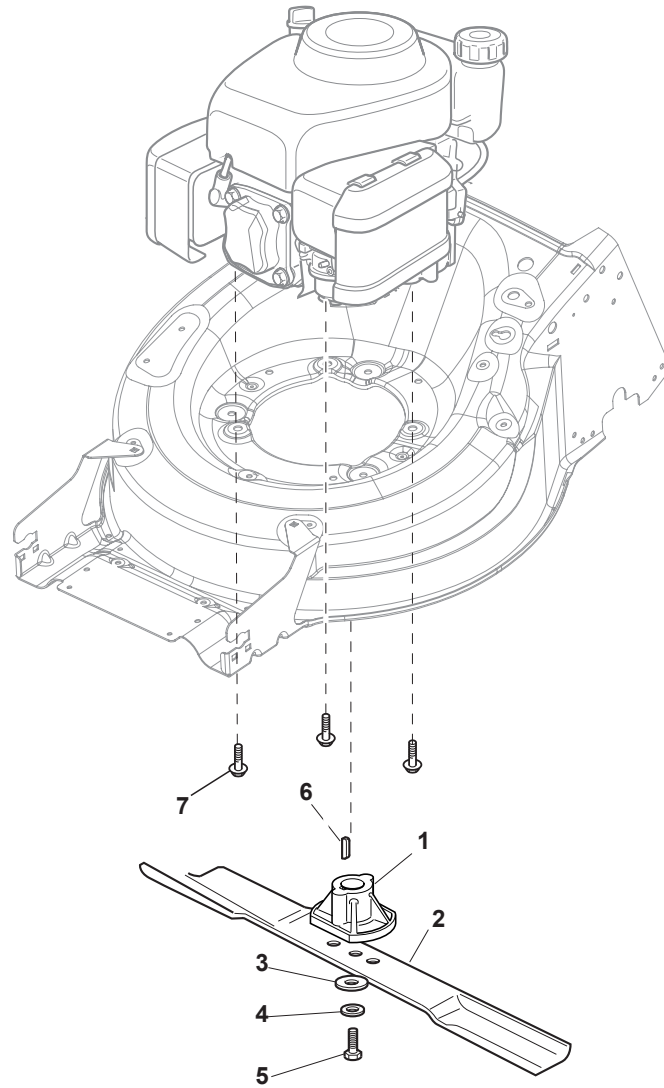

Bushing - Ø180

Ball Bearing - Ø180

Bushing - Ø240

Ball Bearing - Ø240

Fig.	Quantity	Part No	Description	Notes
1	2	381007443/1	Wheel	
2	8	322042064/0	Bushing	
3	2	381007442/1	Wheel	
4	2	381007446/1	Wheel	
5	2	381007444/1	Wheel	
6	2	381007448/1	Wheel	
7	8	119216035/0	Bearing	
8	2	381007449/1	Wheel	
9	2	381007450/1	Wheel	
10	2	381007456/1	Wheel	

Fig.	Quantity	Part No	Description	Notes
1	2	322110643/0	Hub Cap Grey	Grey
2	2	322110644/0	Hub Cap Grey	Grey
3	2	322110645/0	Hub Cap Grey	Grey
4	2	322110646/0	Hub Cap Grey	Grey

Fig.	Quantity	Part No	Description	Notes
1	1	381005195/0	Bracket-Rh	
2	1	381005197/0	Bracket-Lh	
3	6	112727801/0	Screw	
4	2	322545213/0	Plate	
5	1	322600310/0	Rear door	Not for TR/E models
6	1	322108316/0	Conveyor	
7	6	112728699/0	Screw	
8	1	322060270/0	Carter Mulching	
9	2	112728530/0	Screw	
10	2	112154510/0	Nut	
11	2	112815200/0	Screw	
12	2	112521330/0	Washer	
13	1	119035000/0	Or Ring	
14	1	112728697/0	Screw	
15	1	322034002/0	Washing Connection	
16	1	322140245/0	Deflector	
17	1	112645708/0	Pin	

Fig.	Quantity	Part No	Description	Notes
1	1	122463012/2	Hub, Crankshaft Ø 22.2	for GGP and B&S Engines
1	1	122463020/1	Hub, Crankshaft Ø 25	for HONDA Engines
1	1	122465638/1	Hub With Pulley, Crankshaft Ø 22.2	for B&S 675E -750-850 Engines
2	1	181004366/2	Blade	
3	1	122160400/0	Elastic Disc	
4	1	112523080/0	Washer	
5	1	112735698/0	Screw	
6	1	112139100/0	Key	for GGP and B&S Engines
6	1	112139150/0	Feather, Crankshaft Ø 25	for HONDA Engines
7	3	112735108/1	Screw	for GGP-B&S-HONDA Engines
7	3	112735109/1	Screw	for GGP 100 Engine